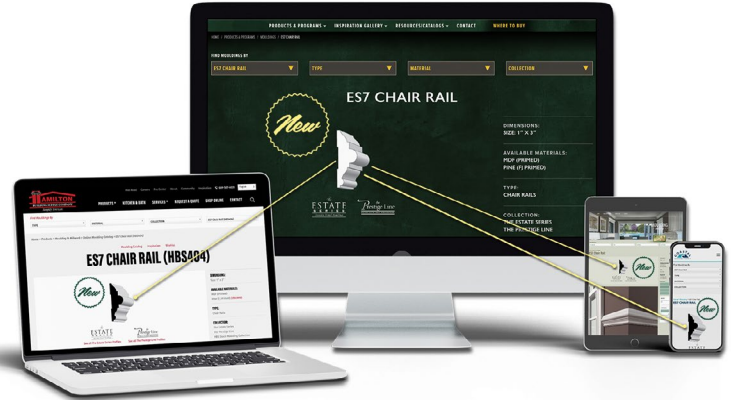

ALWAYS UP TO DATE

■ API-Driven ■ Real-Time Products